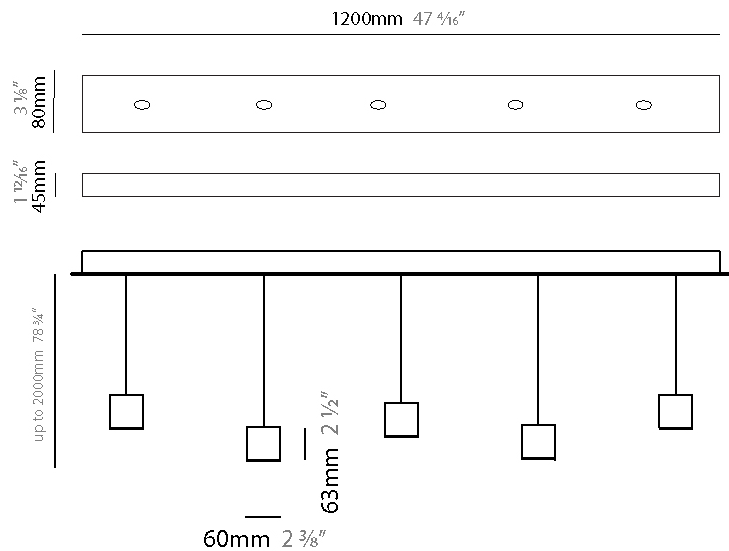

D101471-

base number   Finish
Options

1. To build a product code in our configurator select the specify button on the base model # product page
2. To build a manual product code on this datasheet choose from the options listed below in blue font and add the suffix to the base model #

GENERAL

Series: Match
Subseries: Match 5 Light
Brand: Quasar
Division: Design
Mounting Type: Suspension
Mounting Location: Ceiling
Subcategory: Pendant

PHYSICAL

Shape: Rectangle
Length (mm): 1200
Length (in): 47 3/4
Width (mm): 80
Width (in): 3 1/8
Height (mm): 63
Height (in): 2 1/2
Max. Overall Height (mm): 2063
Max. Overall Height (in): 81 1/4
Light Distribution: Downlight
Weight (kg): 4
Weight (lbs): 8.82
Diffuser: Acrylic - See Finish Options
Fixture Finish: RED / ORG / YEL / GRN / LBL / TRA
Fixture Material: Aluminum
Cable Details: 2000mm Cable

ELECTRICAL

Lamp Type: LED
Input Wattage (W): 20
Total Output Wattage (W): 15.5
Dimming: Phase Dimming (120Vac Only)
Driver Included: Yes
Driver Location: Integrated
Driver Type: Constant Current - Universal
Driver Class: Class 2
Input Voltage (V): 120 - 277
Constant Current (MA): 350
Upon Request: (Not included - see components) Integral: Phase dimming @120Vac only

LED

Number of LEDs: 5
Color Temperature (°K): 2700
Max. Delivered Lumen (lm): 1375
CRI: >90 CRI
Lamp Life (hrs): 50000

OPTICAL

RATINGS AND CERTIFICATIONS

Certified By: Certified for North American Standards
IP rating: IP20